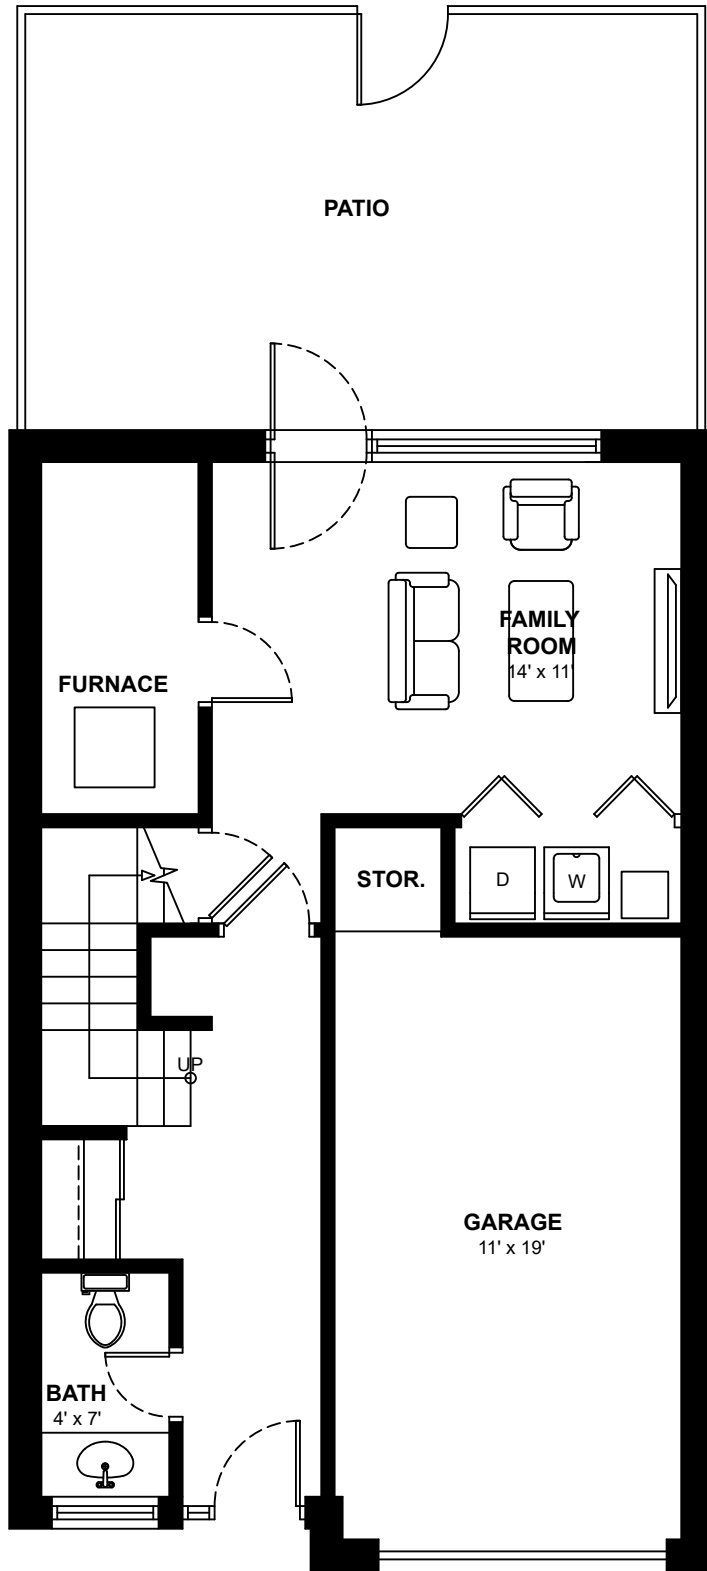

SKYLINE

Four Bedroom Garden Home Approximately 1,817 sq. ft.

These floor plans are representative only. All dimensions are approximate.