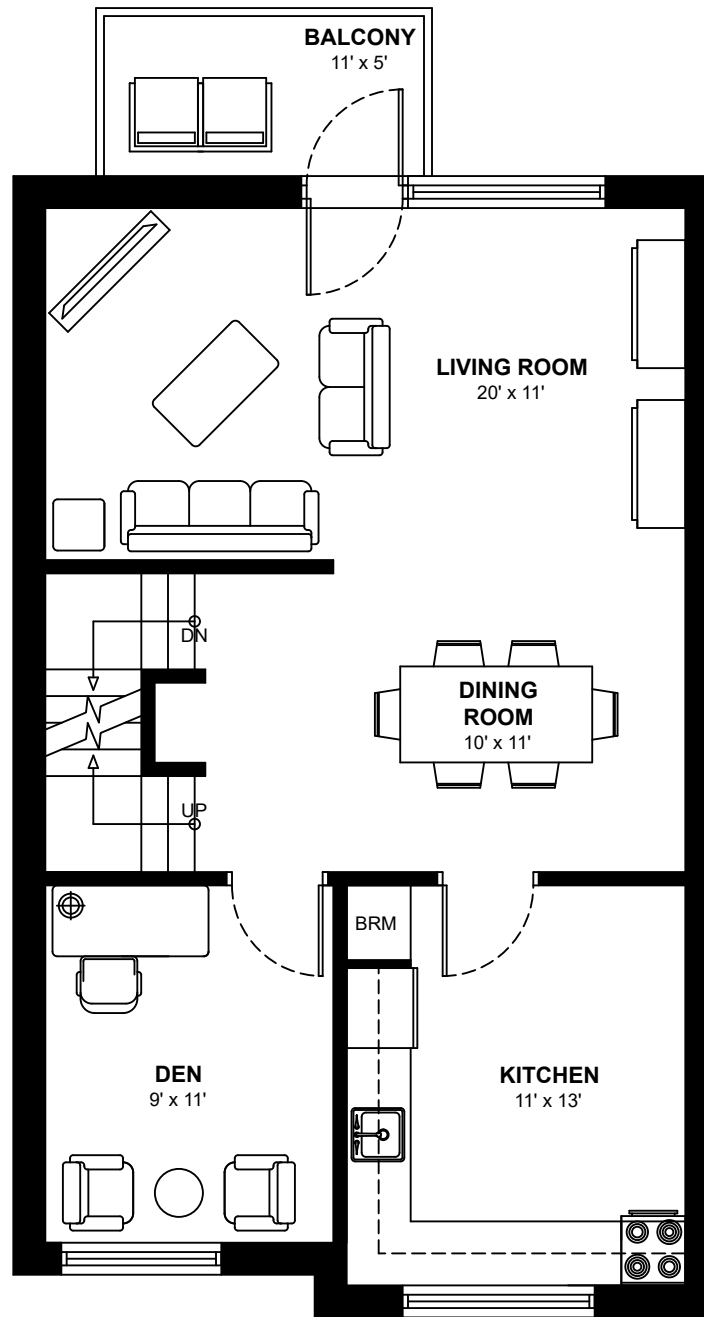

SKYLINE

Four Bedroom Garden Home Approximately 1,817 sq. ft.

These floor plans are representative only. All dimensions are approximate.