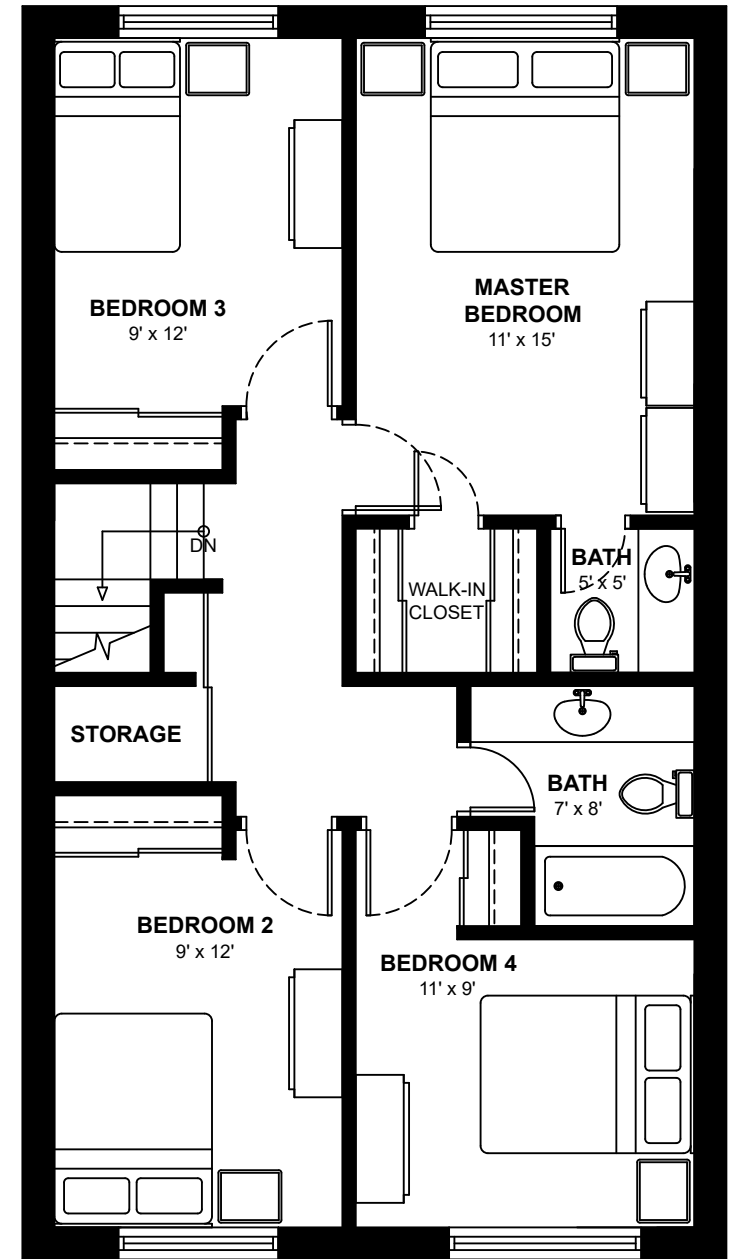

SKYLINE

Four Bedroom Garden Home Approximately 1,817 sq. ft.

These floor plans are representative only. All dimensions are approximate.